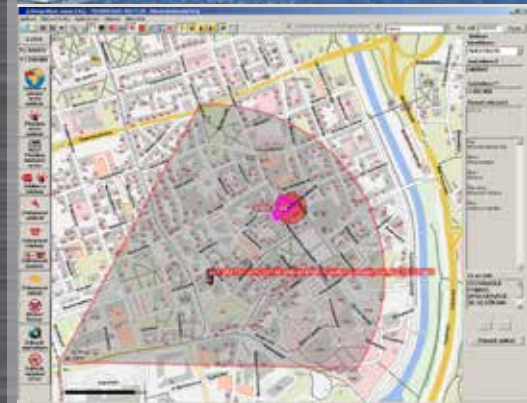

The solution is built on the following technologies and products:

- Software for critical incident management and planning, including GIS
- RFID (Radio Frequency Identification)
- 112 eCall

The systems mentioned ensure the functionality of:

- Dispatcher with the comprehensive awareness concerning the state and motion of monitored machines and chemicals, including geographic view (GIS).
- Acute and urgent situations notification – accident, hazardous substances leakage, breakdown, fire etc.
- Procedures and measures implementation, critical incident management coordination in case of critical situation.

112 eCall

VÍTKOVICE IT SOLUTIONS a.s. is ready for the 112 eCall system implementation in the Czech Republic. eCall is planned to become the part of the compulsory equipment in new cars from January 1, 2015. Currently there is a pilot eCall project running called HeERO (Harmonised eCall European Pilot). The system includes comprehensive end-to-end public eCall services covering the situation from the call from a car up to the processing at the PSAP (Public-Safety Answering Point). The principles of this system are involved in the solution for the state and motion monitoring and management of industrial machines.

VÍTKOVICE IT SOLUTIONS a.s.

<http://itsolutions.vitkovice.cz> ■ email: ITSolutions@vitkovice.com ■ tel.: +420 596 663 111 ■ GSM: +420 606 026 257

Cihelní 14
702 00 Ostrava
Czech Republic

Výstavní 97b
706 02 Ostrava
Czech Republic

Ruská 60
706 02 Ostrava
Czech Republic

Cejl 62
602 00 Brno
Czech Republic

Weilova 2e
102 00 Praha 10
Czech Republic

Václavské náměstí 2
110 00 Praha 1
Czech Republic